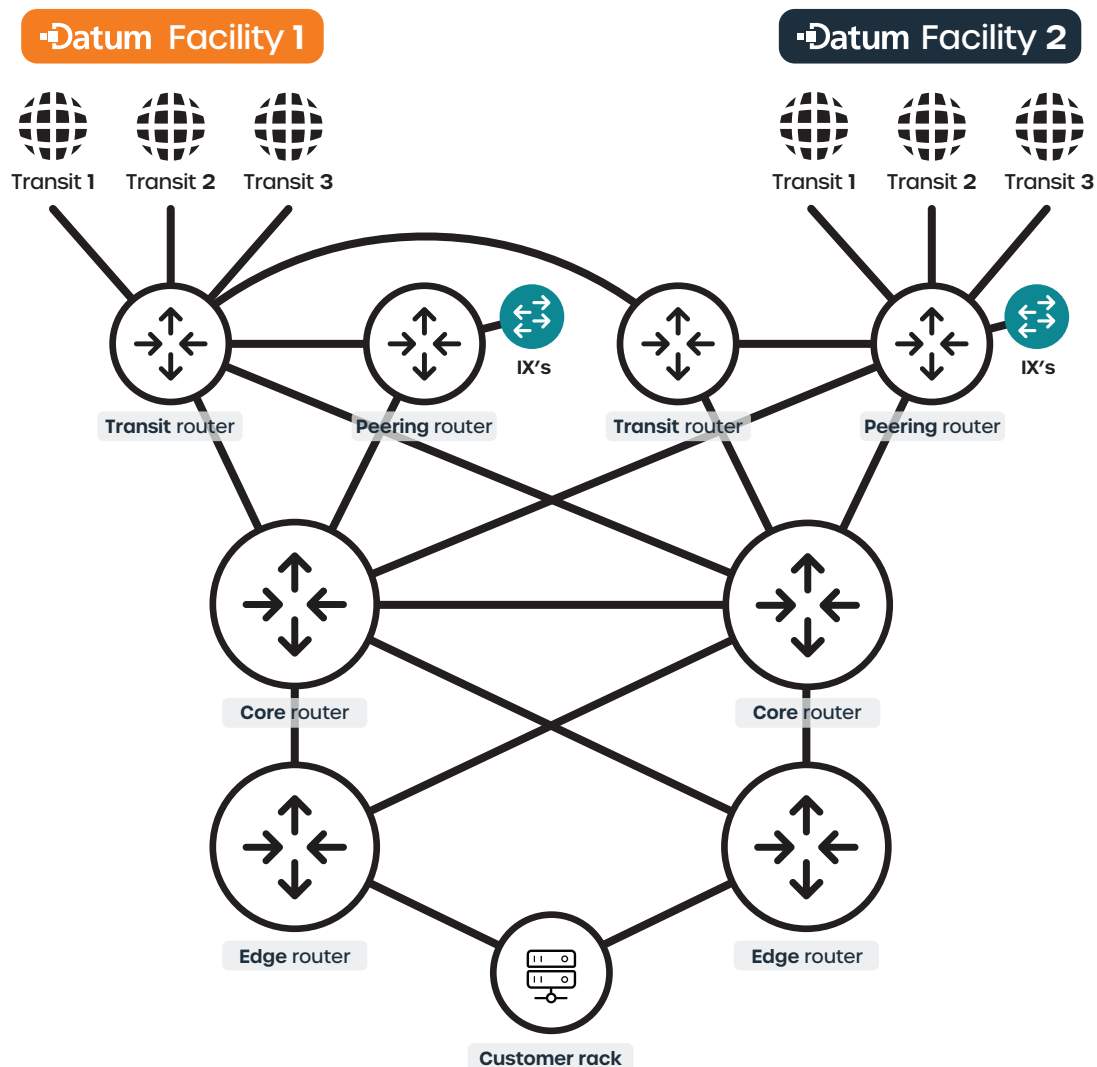

Premium IP transit with Datum

Datum has built a robust and high performance network to provide clients with highly resilient, high performance connectivity with enterprise service levels and SLAs.

www.datum.co.uk ↗

Overview of transit infrastructure

Multiple switches and routers remove single points of failure from our physical network, and our multi-homed blend of Tier 1 providers on completely separate external fibre routes ensures that we can continue to supply IP transit in the event of upstream provider outages. **We build in the resilience and capacity so that you don't need to.**

Key features

Options from 10Mbps–10Gbps and anywhere in between

- Hardware resilience and failover
- No single point-of-failure
- Multiple Tier 1 network providers
- LONAP, LINX & LINX Manchester peering
- Dual feeds to customer racks
- 24/7 monitoring and support